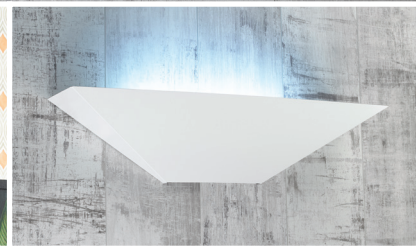

Product	Order Code
Illumé Alpha White 2 x 15 W BL Lamps	106100-00
Illumé Alpha Black 2 x 15 W BL Lamps	106102-00
Illumé Alpha Stainless Steel 2 x 15 W BL Lamps	106104-00
Illumé Alpha Brass 2 x 15 W BL Lamps	106106-00
Dimensions: 6.4"H x 20.4"W x 2.7"D (162 H x 518 W x 68.5mm D)	
Weight: 4.45 lbs. (2 Kg)	
Power: 2 x 15 Watts, 30 Watts UVA	
Bulbs	
15 W BL bulb standard, 12 x 2 pack	212520-00
15 W BL bulb standard, pack of 25	212525-00
15 W BLB bulb standard 12 x 2 pack	210520-00
15 W BLB bulb standard pack of 25	210525-00
Glue boards	
Illume Alpha Glueboard	312650-00

Product	Order Code
Illumé Galaxy White, 2 x 25 W standard	106500-00
Illumé Galaxy White, 2 x 25 W sleeved	106550-51
Illumé Galaxy Black, 2 x 25 W standard	106600-00
Illumé Galaxy Black, 2 x 25 W sleeved	106650-51
Illumé Galaxy Stainless Steel, 2 x 25 W standard	106700-00
Illumé Galaxy Stainless Steel, 2 x 25 W sleeved	106750-51
Illumé Galaxy Brass, 2 x 25 W standard	106760-00
Illumé Galaxy Brass, 2 x 25 W sleeved	106770-51
Dimensions: 5.75" H x 26" W x 5.75" D (146 H x 660 W x 146mm D)	
Weight: 6.6lbs. (2.99 Kg)	
Power: 2 x 25 Watts, 50 Watts UVA	
Bulbs	
25 W bulb standard pack of 25	213716-00
25 W bulb sleeved pack of 25	213704-00
Glue boards	
Brandenburg 'easy count' universal glue board (black)	312500-00
Brandenburg 'easy count' universal glue board (white)	312600-00