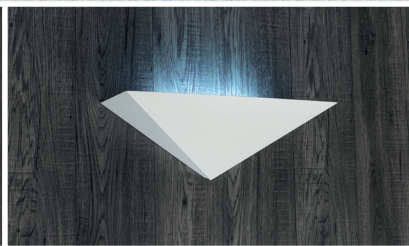

Product	Order Code
Illumé Alpha White 2 x 15 W BL Lamps	106100-00
Illumé Alpha Black 2 x 15 W BL Lamps	106102-00
Illumé Alpha Stainless Steel 2 x 15 W BL Lamps	106104-00
Illumé Alpha Brass 2 x 15 W BL Lamps	106106-00
Dimensions: 6.4"H x 20.4"W x 2.7"D (162 H x 518 W x 68.5mm D)	
Weight: 4.45 lbs. (2 Kg)	
Power: 2 x 15 Watts, 30 Watts UVA	
Bulbs	
15 W BL bulb standard, 12 x 2 pack	212520-00
15 W BL bulb standard, pack of 25	212525-00
15 W BLB bulb standard 12 x 2 pack	210520-00
15 W BLB bulb standard pack of 25	210525-00
Glue boards	
Illume Alpha Glueboard	312650-00

Product	Order Code
Illumé Galaxy White, 2 x 25 W standard	106500-00
Illumé Galaxy White, 2 x 25 W sleeved	106550-51
Illumé Galaxy Black, 2 x 25 W standard	106600-00
Illumé Galaxy Black, 2 x 25 W sleeved	106650-51
Illumé Galaxy Stainless Steel, 2 x 25 W standard	106700-00
Illumé Galaxy Stainless Steel, 2 x 25 W sleeved	106750-51
Illumé Galaxy Brass, 2 x 25 W standard	106760-00
Illumé Galaxy Brass, 2 x 25 W sleeved	106770-51
Dimensions: 5.75" H x 26" W x 5.75" D (146 H x 660 W x 146mm D)	
Weight: 6.6lbs. (2.99 Kg)	
Power: 2 x 25 Watts, 50 Watts UVA	
Bulbs	
25 W bulb standard pack of 25	213716-00
25 W bulb sleeved pack of 25	213704-00
Glue boards	
Brandenburg 'easy count' universal glue board (black)	312500-00
Brandenburg 'easy count' universal glue board (white)	312600-00