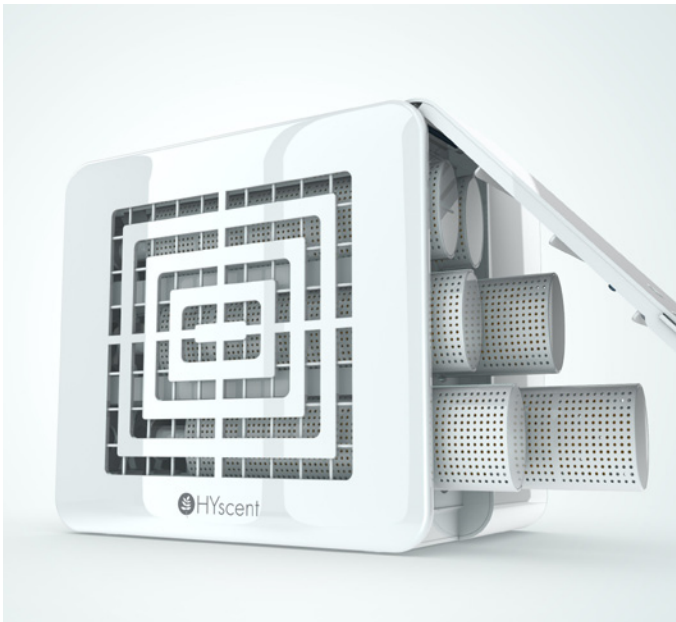

# STEALTH

---

The Ultimate Fragrance Diffuser

---

## How much fragrance? How much space?

Six refill ports and seven fan speeds offer the most affordable and effective solution for fragrancing large and challenging spaces.

Mount the Stealth on the wall using the multidirectional wall mount (sold separately), or on the floor using the integrated flip stand which aids in directing the fragrance release towards the center of the space.