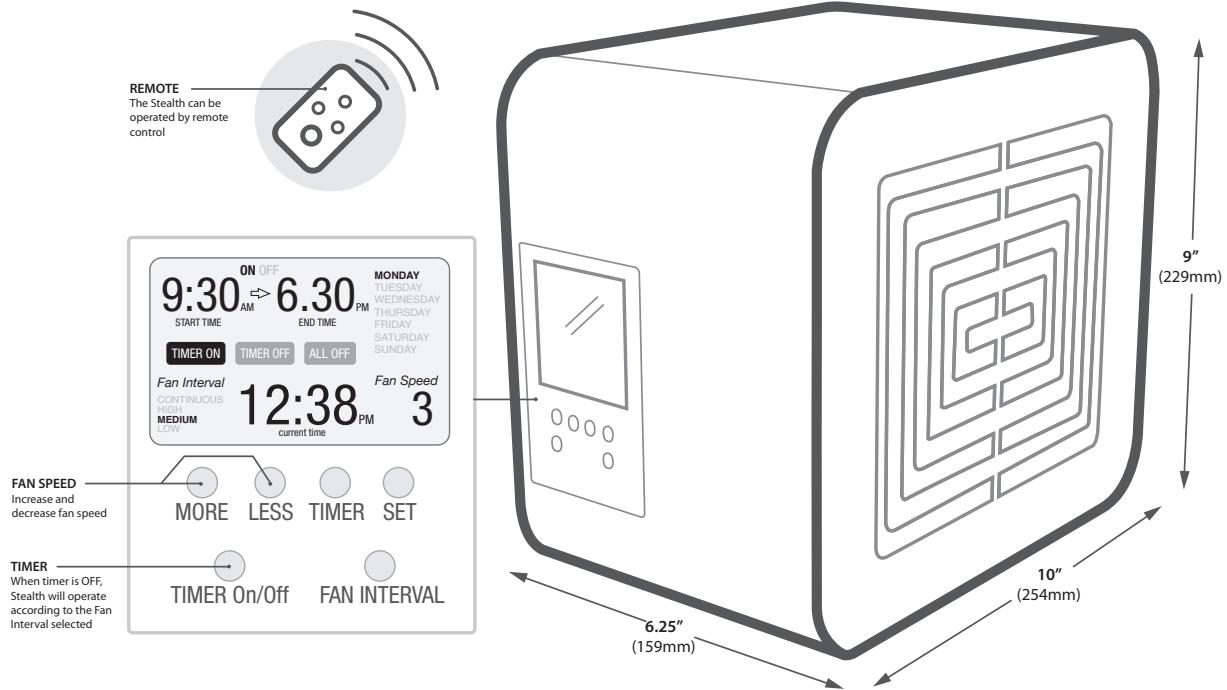

### STEALTH Dimensions

L: 10" (254mm)  
W: 6.25" (159mm)  
H: 9" (229mm)

# STEALTH

The Stealth operates on 110/220V with the provided power supply through an AC wall outlet.

## Floor or wall placement

The Stealth has been designed with an integrated stand enabling it to be placed either on the floor or elevated surface. Use the wall mount for higher multidirectional permanent installation option.