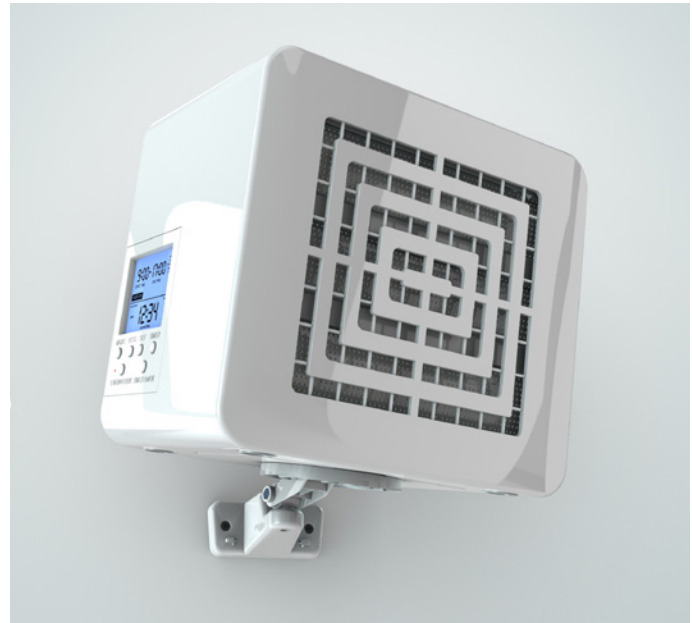

# STEALTH

---

The Ultimate Fragrance Diffuser

---

## How much fragrance? How much space?

Six refill ports and seven fan speeds offer the most affordable and effective solution for fragrancing large and challenging spaces.

Mount the Stealth on the wall using the multidirectional wall mount (sold separately), or on the floor using the integrated flip stand which aids in directing the fragrance release towards the center of the space.

## Floor or wall placement

The Stealth has been designed with an integrated stand enabling it to be placed either on the floor or elevated surface. Use the wall mount for higher multidirectional permanent installation option.