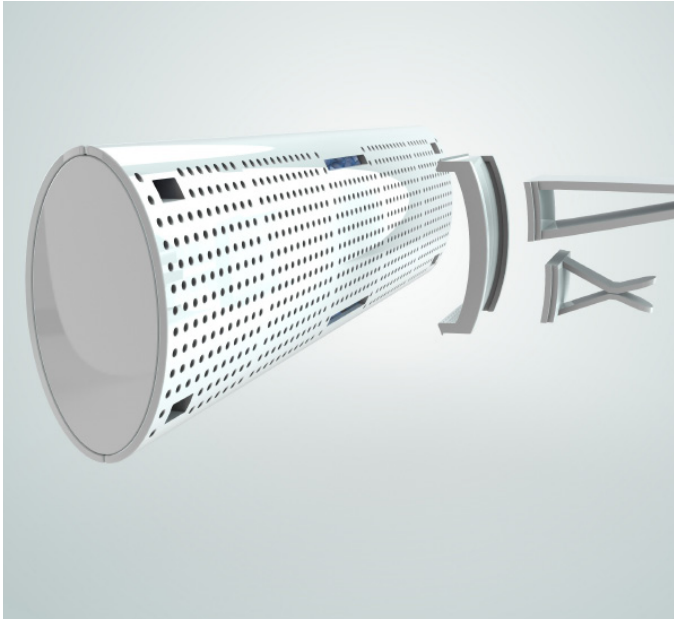

InVent

Innovative Odor Control

InVent

Innovative Odor Control

Introducing a solution for those difficult areas: high ceilings, corridors and extra large spaces

Go green and keep it simple with the Hyscent InVent, an odor control device that works with your existing HVAC airflow. Just clip the InVent into a ceiling vent in the space you'd like to fragrance to generate airflow through the unit. In minutes, notice the pleasing aroma of one of Hyscent's original fragrances. The sleek and aesthetically appealing design creates a virtually seamless appearance.

Save Time

- Replace unit in seconds, with easy clip on feature

Simple to Operate

- No programming required

Aesthetically Sleek

- Virtually invisible when clipped onto air vent

High Fragrance Output

- Fill an area with fragrance in minutes

Flexible Use

- Can be clipped onto a wall mounted or floor vented AC
- Or be clipped behind venting panels for security

Hyscent fragrances are made from natural fragrance and essential oils and are synergistically formulated with Odorax[™], a Malodor Technology scientifically designed and tested to effectively counteract unpleasant odors.

InVent

Front

Back

Dry Refill

No spills, no mess. Its safe, simple and effective to use. The InVent can be changed in seconds.

For Difficult Spaces

Just clip into a ceiling or wall vent and let the InVent go to work. In a matter of moments, the selected area will be suffused with pure fragrance oil based fragrances.