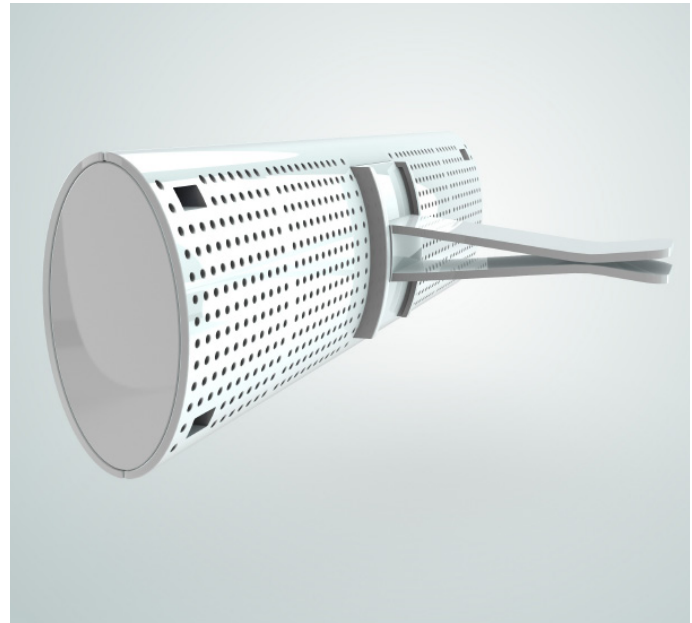

InVent

Innovative Odor Control

InVent

Innovative Odor Control

Introducing a solution for those difficult areas: high ceilings, corridors and extra large spaces

Go green and keep it simple with the Hyscent InVent, an odor control device that works with your existing HVAC airflow. Just clip the InVent into a ceiling vent in the space you'd like to fragrance to generate airflow through the unit. In minutes, notice the pleasing aroma of one of Hyscent's original fragrances. The sleek and aesthetically appealing design creates a virtually seamless appearance.

Save Time

- Replace unit in seconds, with easy clip on feature

Simple to Operate

- No programming required

Aesthetically Sleek

- Virtually invisible when clipped onto air vent

High Fragrance Output

- Fill an area with fragrance in minutes

Flexible Use

- Can be clipped onto a wall mounted or floor vented AC
- Or be clipped behind venting panels for security

Hyscent fragrances are made from natural fragrance and essential oils and are synergistically formulated with Odorax[™], a Malodor Technology scientifically designed and tested to effectively counteract unpleasant odors.

InVent

Front

Back

Dry Refill

No spills, no mess. Its safe, simple and effective to use. The InVent can be changed in seconds.

For Difficult Spaces

Just clip into a ceiling or wall vent and let the InVent go to work. In a matter of moments, the selected area will be suffused with pure fragrance oil based fragrances.